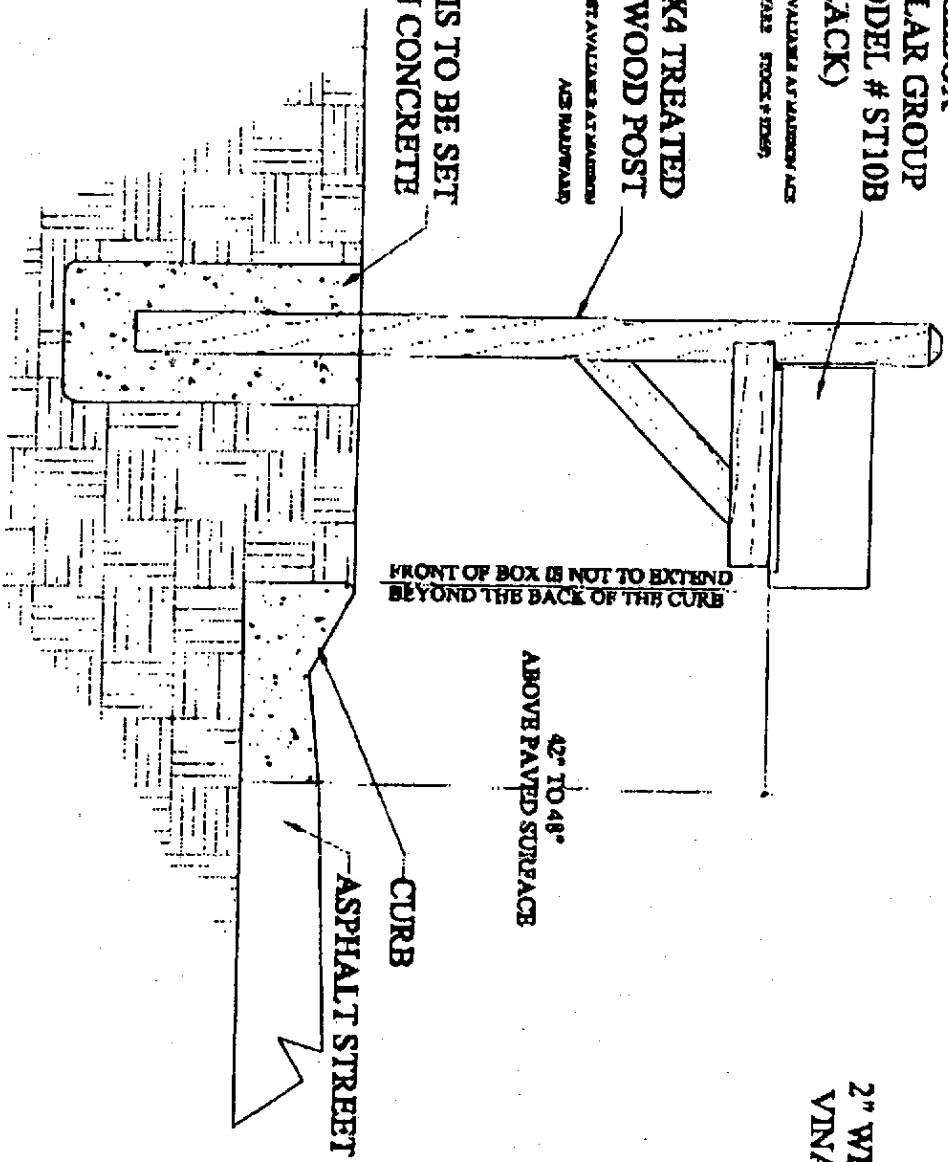

HARVEY CROSSING MAILBOX STANDARD

MAILBOX
SOLAR GROUP
MODEL # ST10B
(BLACK)

BOX AVAILABLE AT MADISON ACE
HARDWARE STORES

4X4 TREATED
WOOD POST
POST AVAILABLE AT MADISON ACE
HARDWARE

POST IS TO BE SET
IN CONCRETE

FRONT OF BOX IS NOT TO EXTEND
BEYOND THE BACK OF THE CURB

42" TO 48"
ABOVE PAVED SURFACE

2" WHITE
VINYL LETTERS

123

SIDE VIEW

FRONT VIEW

NOTE:
4X4 TREATED POST AND MAILBOX MODEL # ST10B AVAILABLE AT MADISON ACE HARDWARE OF EQUAL