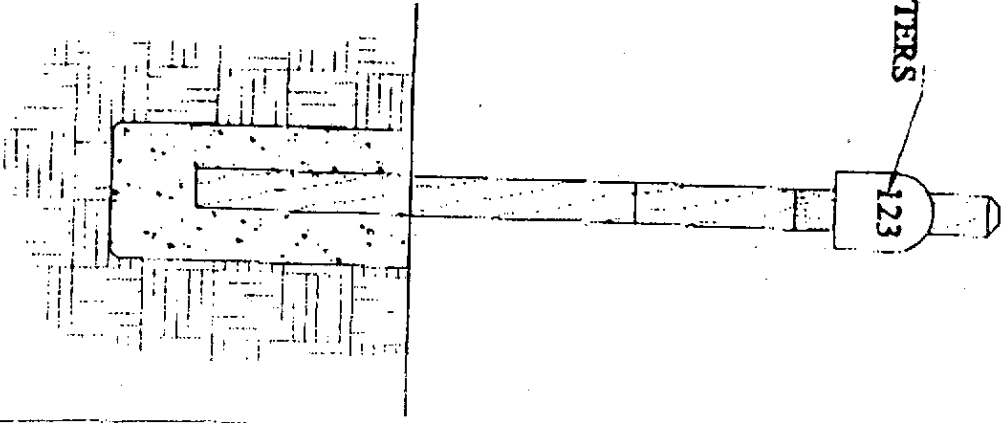

HARVEY CROSSING MAILBOX STANDARD

MAILBOX
SOLAR GROUP
MODEL # ST10B
(BLACK)

BOX AVAILABLE AT MADISON ACE
HARDWARE STORES

4X4 TREATED
WOOD POST
POST AVAILABLE AT MADISON ACE
HARDWARE

POST IS TO BE SET
IN CONCRETE

FRONT OF BOX IS NOT TO EXTEND
BEYOND THE BACK OF THE CURB

42" TO 48"
ABOVE PAVED SURFACE

2" WHITE
VINYL LETTERS

123

SIDE VIEW

FRONT VIEW

NOTE:
4X4 TREATED POST AND MAILBOX MODEL # ST10B AVAILABLE AT MADISON ACE HARDWARE OF EQUAL